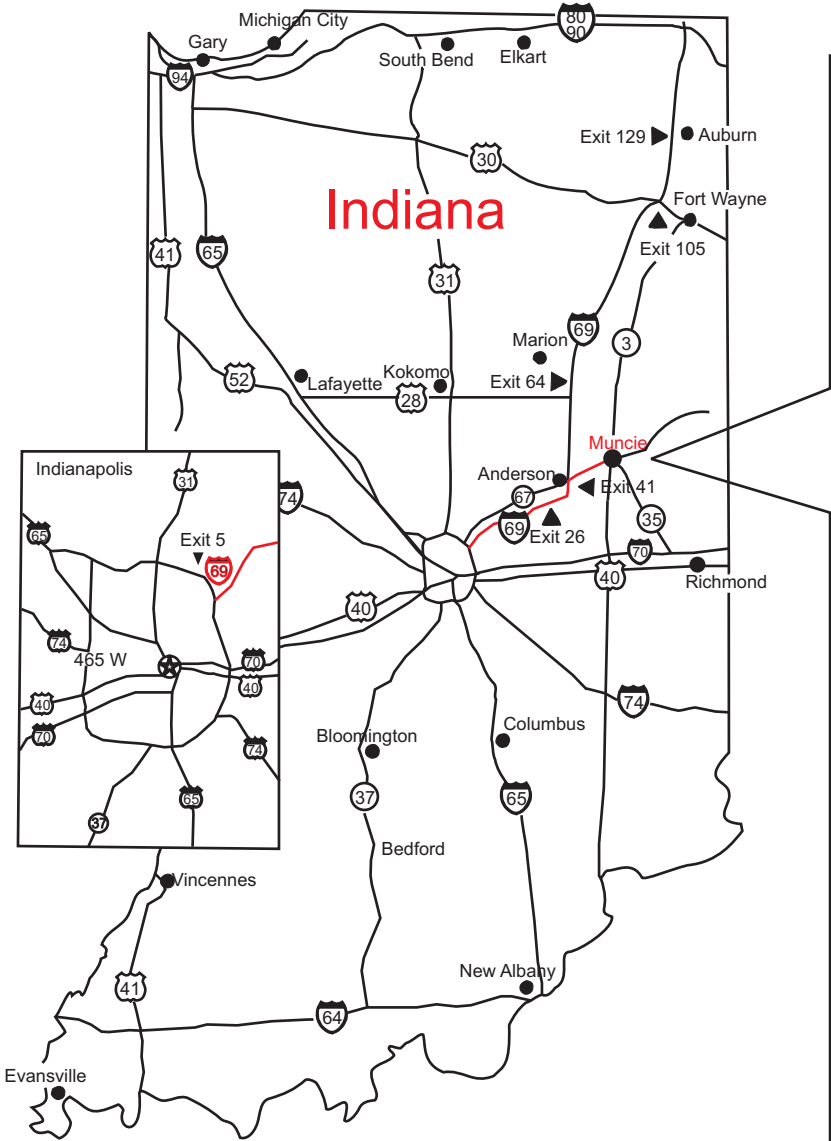

Academy of Model Aeronautics
5161 East Memorial Drive, Muncie, IN 47302
(765) 287-1256