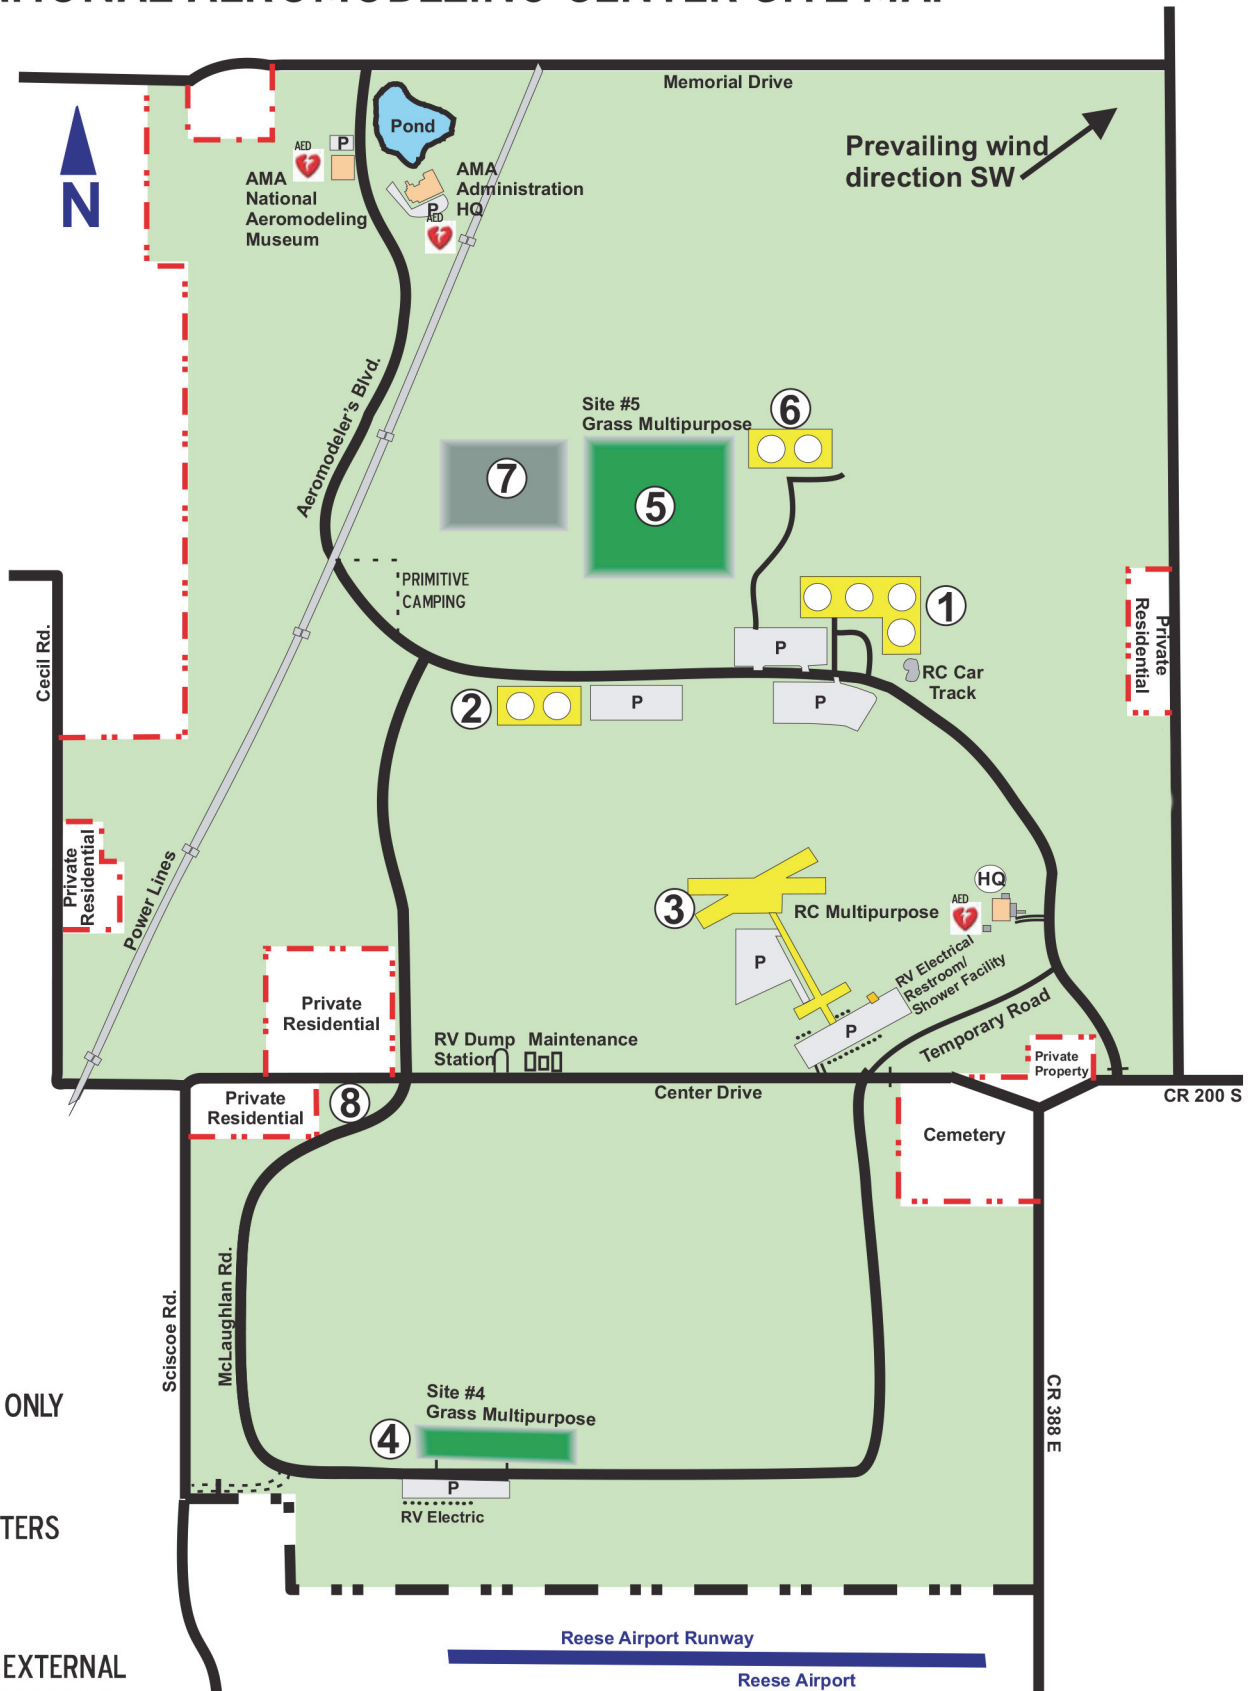

**5** CL CARRIER  
 CL COMBAT  
 RC SOARING  
 RC ELECTRIC

**6** CL SCALE  
 CL RACING

**7** CL

**8** PARK FLYERS ONLY/  
 SPREAD SPECTRUM ONLY

TELEPHONE  
 NATS HEADQUARTERS  
**HQ** EMS SERVICES  
 ICE

**AED** AUTOMATED EXTERNAL  
 DEFIBRILLATORS (AED)  
 AT NATS HQ, AMA HQ,  
 AND MUSEUM BUILDING

PLEASE PARK IN PARKING LOTS ONLY  
 SPEED LIMIT IS 25 MPH