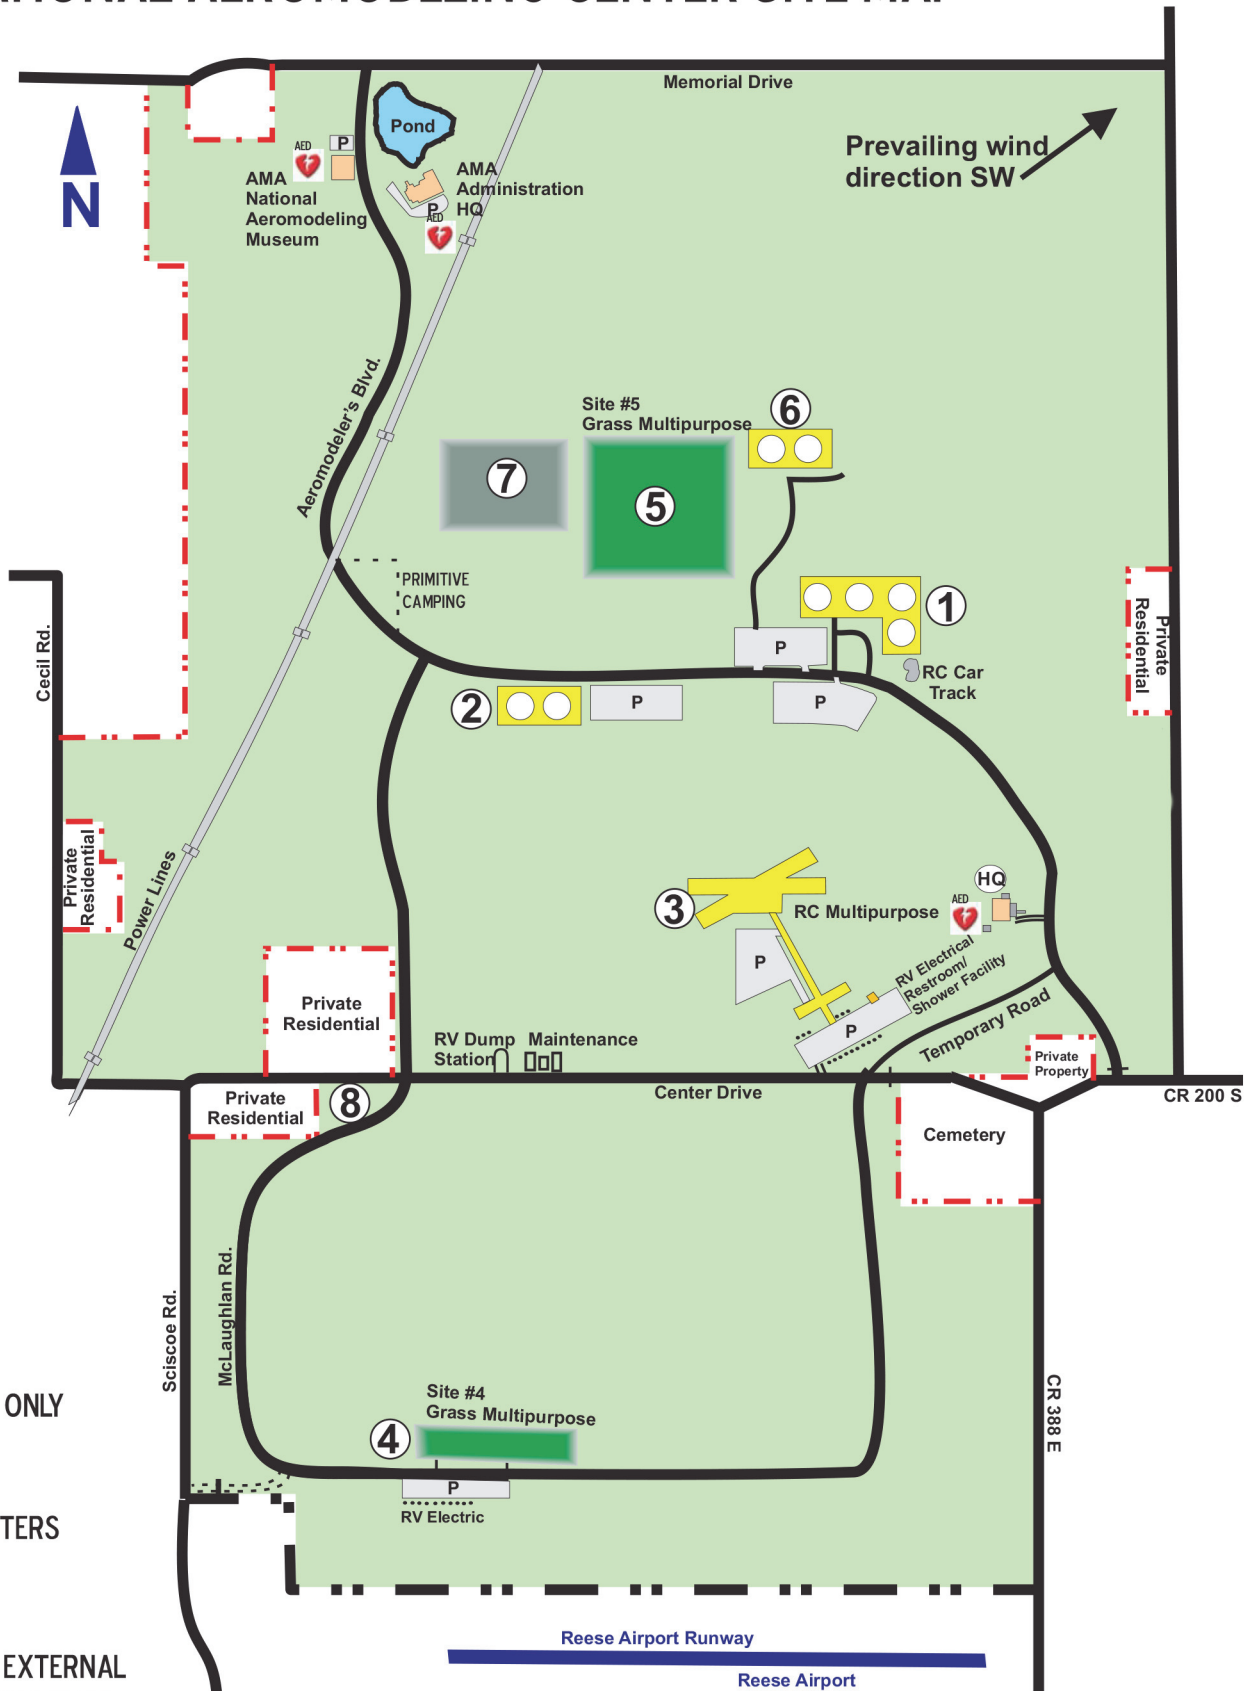

5 CL CARRIER
 CL COMBAT
 RC SOARING
 RC ELECTRIC

6 CL SCALE
 CL RACING

7 CL

8 PARK FLYERS ONLY/
 SPREAD SPECTRUM ONLY

TELEPHONE
 NATS HEADQUARTERS
HQ EMS SERVICES
 ICE

AED AUTOMATED EXTERNAL
 DEFIBRILLATORS (AED)
 AT NATS HQ, AMA HQ,
 AND MUSEUM BUILDING

PLEASE PARK IN PARKING LOTS ONLY
 SPEED LIMIT IS 25 MPH